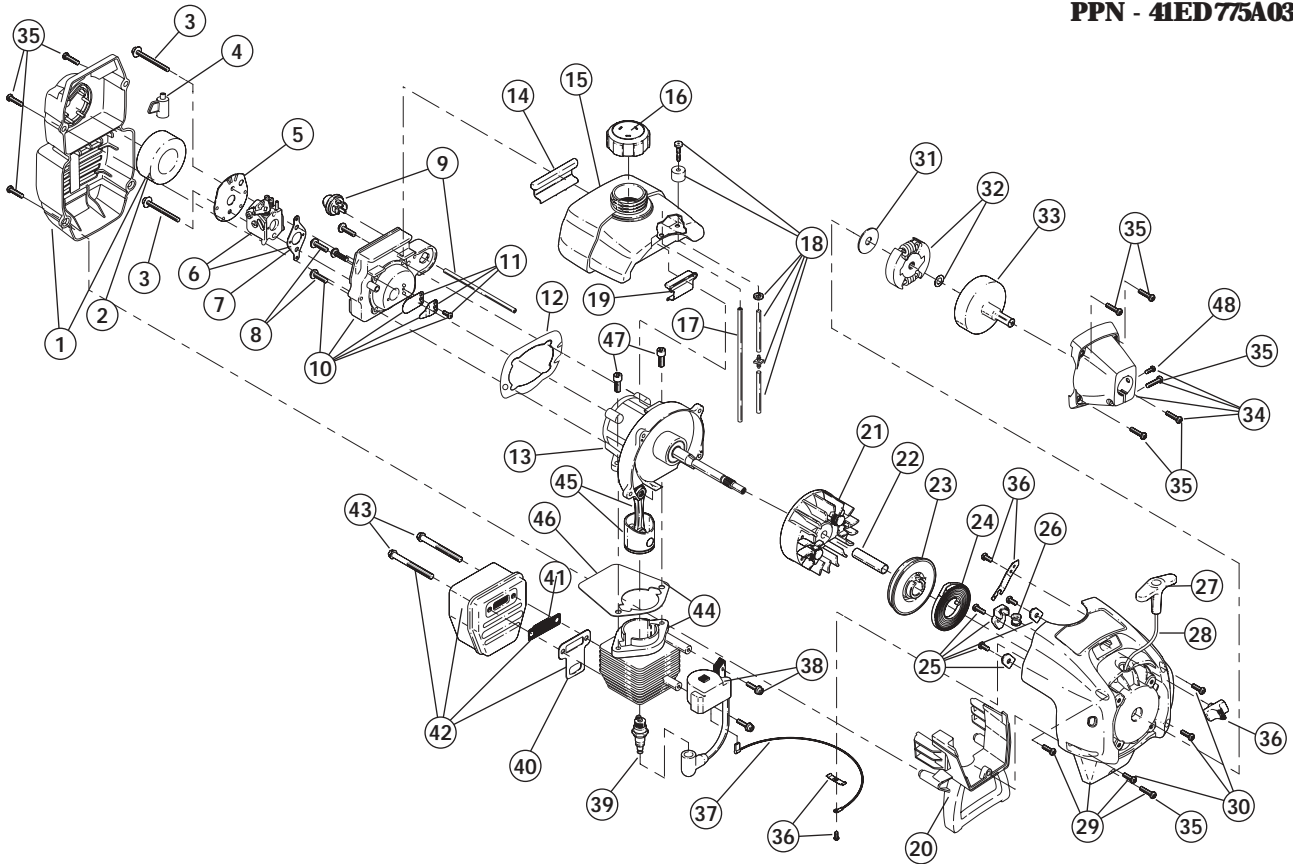

ENGINE PARTS - MODEL 775r 2-CYCLE GAS TRIMMER

PPN - 41ED775A034

Item	Part No.	Description	Item	Part No.	Description
1	753-1192	Carburetor/Air Cleaner Cover Assembly (includes 2 & 35)	30	791-181862	Housing Screw
2	791-180350	Air Cleaner Filter	31	791-182368	Clutch Washer
3	791-180351	Carburetor Mounting Screw Assembly	32	791-181445	Clutch Rotor Assembly
4	753-04227	Choke Extension	33	791-153592	Clutch Drum Assembly
5	753-1194	Choke Plate	34	791-182797	Clutch Cover Assembly (includes 35 & 48)
6	753-04331	Carburetor Assembly (includes 7 & 18)	35	791-181345	Screws
7	791-610675	Carburetor Gasket	36	791-181442	Switch Assembly
8	791-181860	Carb Mount Screw	37	791-180036	Wire Lead
9	791-181558	Primer and Hose Assembly	38	753-04324	Module Assembly
10	753-1196	Carb Mount Assembly (includes 8,11 & 12)	39	791-610311	Spark Plug
11	791-684451	Reed Assembly	40	791-182065	Exhaust Gasket
12	753-1208	Carburetor Mount Gasket	41	791-182747	Spark Arrestor
13	753-04332	Crank Case Service Assembly (includes 8)	42	791-182066	Muffler Assembly (includes 40, 41 & 43)
14	791-612134	Rear Mounting Pad	43	791-147575	Muffler Mounting Bolt Assembly
15	753-04311	Fuel Tank Assembly (includes 16-18)	44	753-04323	Cylinder Assembly (includes 46 & 47)
16	791-182438	Fuel Cap Assembly	45	753-1207	Piston and Rod Assembly
17	791-181168	Fuel Return Line	46	753-1197	Cylinder Gasket
18	791-682039	Fuel Line Assembly	47	791-182723	Cylinder Bolt
19	791-145308	Front Mounting Pad	48	791-182519	Anti-Rotation Screw
20	791-182064	Shroud Extension and Stand	*	753-04134	Engine Gasket Kit
21	791-182736	Flywheel Assembly	*	791-180608	O.E.M. Carburetor Repair Kit
22	791-181065	Spacer	*	791-181873	Gasket Diaphragm Repair Kit
23	753-04232	Recoil Pulley Assembly	*	753-1209	Piston Ring
24	791-613102	Recoil Spring	*	753-04334	Short Block Assembly (includes 8, 13, 39, 40, 44, 45 & 47)
25	791-181441	Pulley Retainer Assembly	*	791-181599	Clutch Springs (Qty. 2)
26	791-611061	Rope Guide			
27	791-181079	Pull Handle			
28	791-613103	Rope			
29	791-181443	Starter Housing Assembly (includes 23-28, 30 36 & 37)